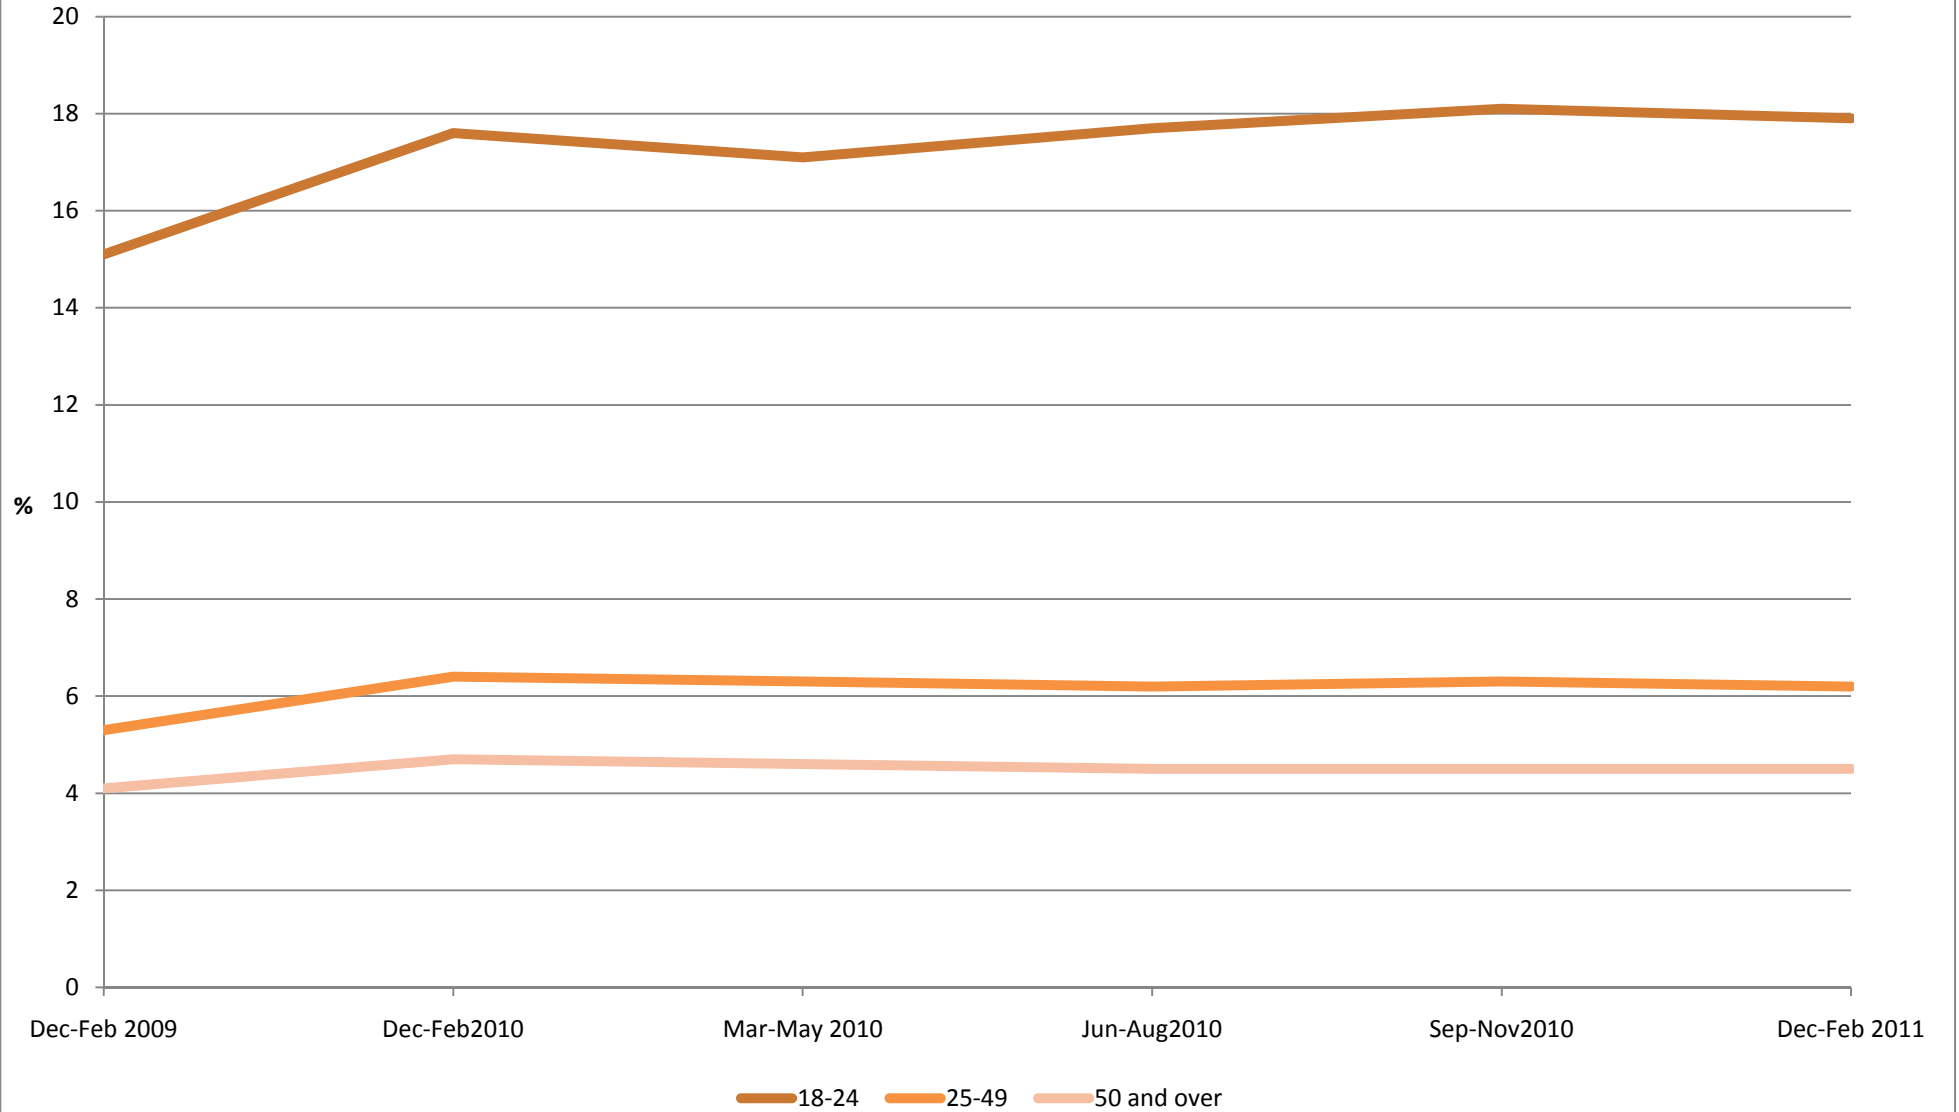

Unemployment rates in the UK by age (Source: UK Office for National Statistics Labour Force Survey, April 2011)

Unemployment for over 12 months in the UK by age (Source: UK Office for National Statistics Labour Force Survey, April 2011)